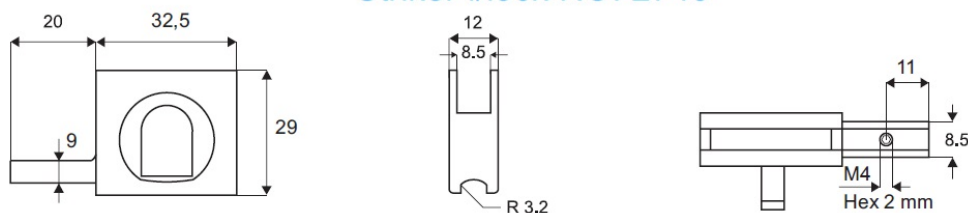

Striker f/lock NO. 2740